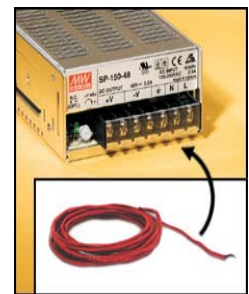

16 gauge, 2 conductor