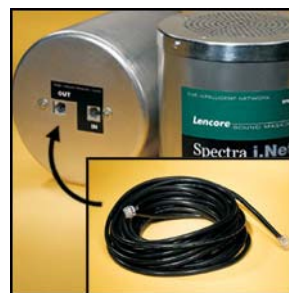

Cat 5e 3 pair (audio)

Other Systems Also Available

Spectra i.Net™ (Networked)
Spectra®,
CrossNetOne™ (Networked),
CrosswaysOne™

In-plenum and direct field
all available with paging/music.